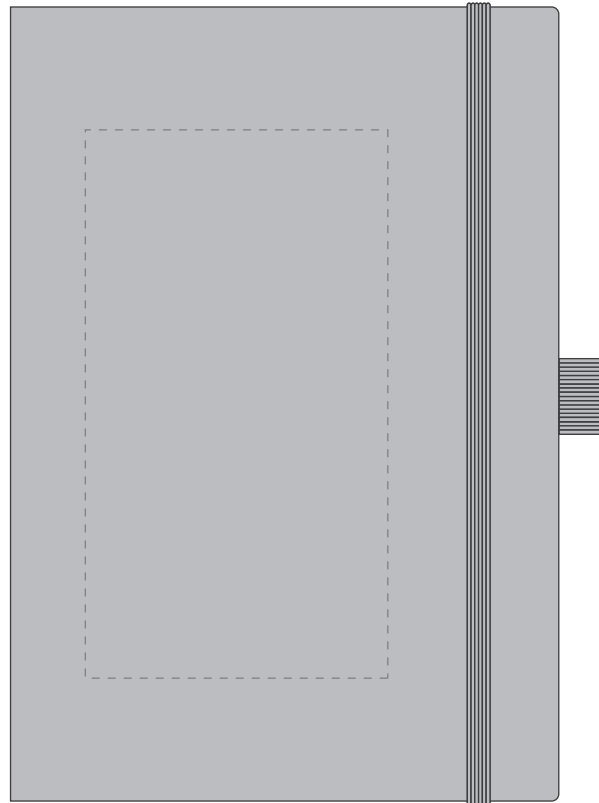

Your Ref:	Quantity:	Product Code: QS2445
Our Ref:	Version: 1	Product Colour: GREY

PRINTING CONCERNS:**PRODUCT INFO:**

Please note that this product has Sustainability Markings that are not visible from this perspective

We stock this item in the following colours

**PANTONE REFERENCE(S)**

- Debossing/ Foil Blocking

ARTWORK SCALE 50%

- CENTRED TO PRINT AREA
- CENTRED TO NOTEBOOK

Product Image for visualisation
- colours may vary

The dashed line is to demonstrate print area and will not appear on your printed item

PLEASE NOTE:

- All colours including print and product are for visual purposes only and should not be regarded as the actual colour of the product and print.
- Some products may vary from batch to batch and may differ from previous orders.
- The colour and texture of a product can also have an effect on the final print colour.
- By approving this order we accept that you understand these terms.

To proceed, please approve visual via the online system.

ARTWORK SCALE 100%

Max print area: 80mm x 145mm